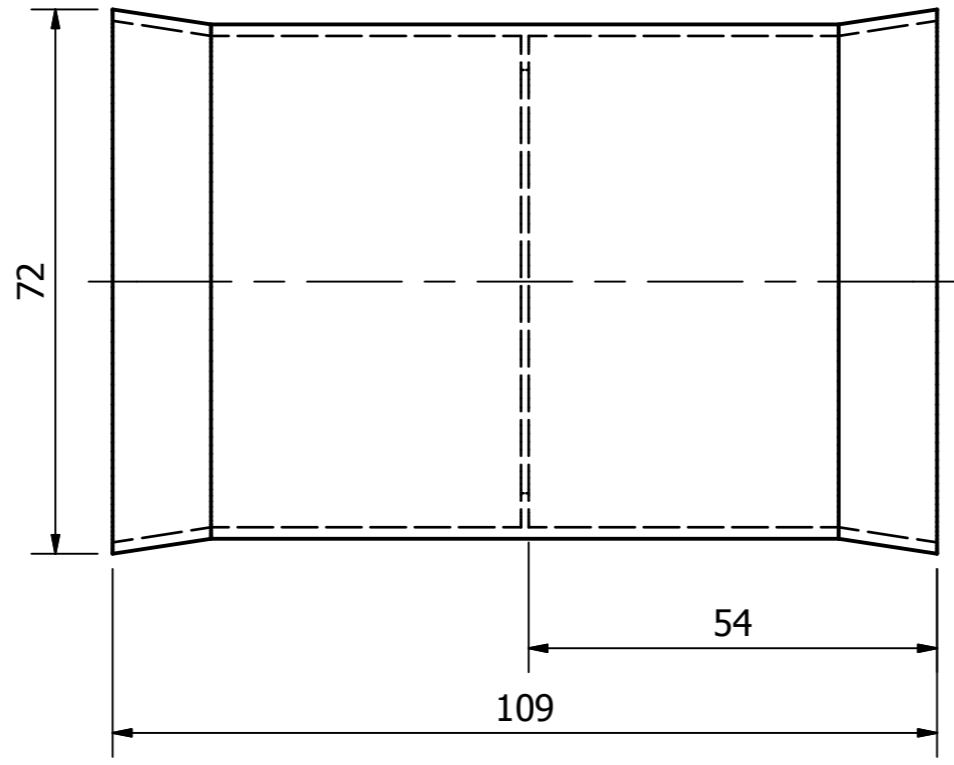

RAL 9005

Connection for Uniflexplus+ Duct Ø63mm
(Including rubber sealing)

PART NAME				
KS 63 Koppelstuk + afdichtringen Ø63				
DRAWING NUMBER VENTILAIR		MATERIAL	REVISION HISTORY	
2005000022		PE	REV	DATE
COLOUR		DATE	DESCRIPTION	
RAL 9005		21-3-2019	BY	
SCALE	PROJ A-A	UNITS	SIZE	DRAWN BY
1 : 1		mm	A3	RND